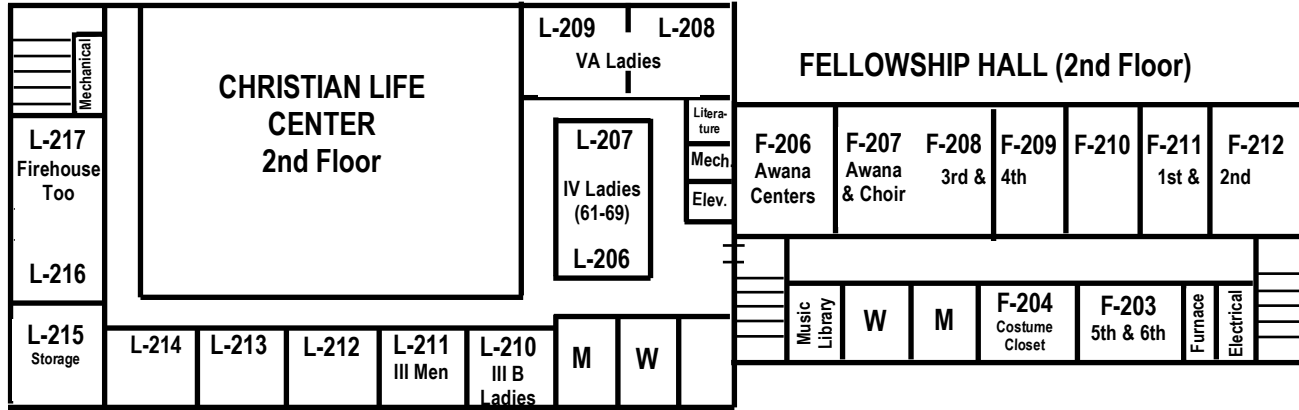

PINE VALLEY BAPTIST CHURCH CAMPUS DIRECTORY

THE FIREHOUSE (Youth Building)

PRESCHOOL BUILDING